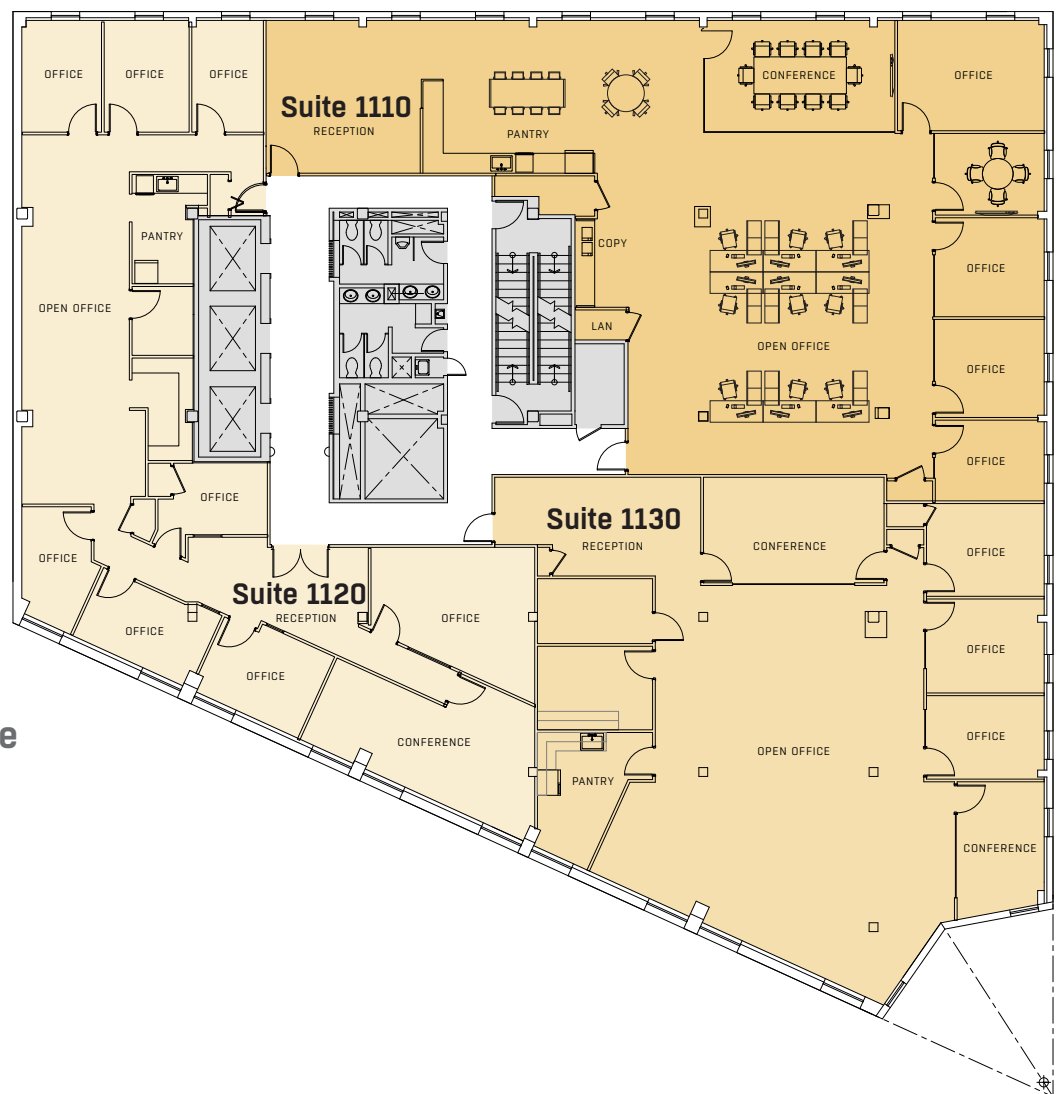

11TH FLOOR

1025 VERMONT

Suite 1110 | Spec Suite

3,694 square feet
Available immediately

Suite 1120

3,000 square feet
Available immediately

Suite 1130

3,210 square feet
Available 6.1.2021